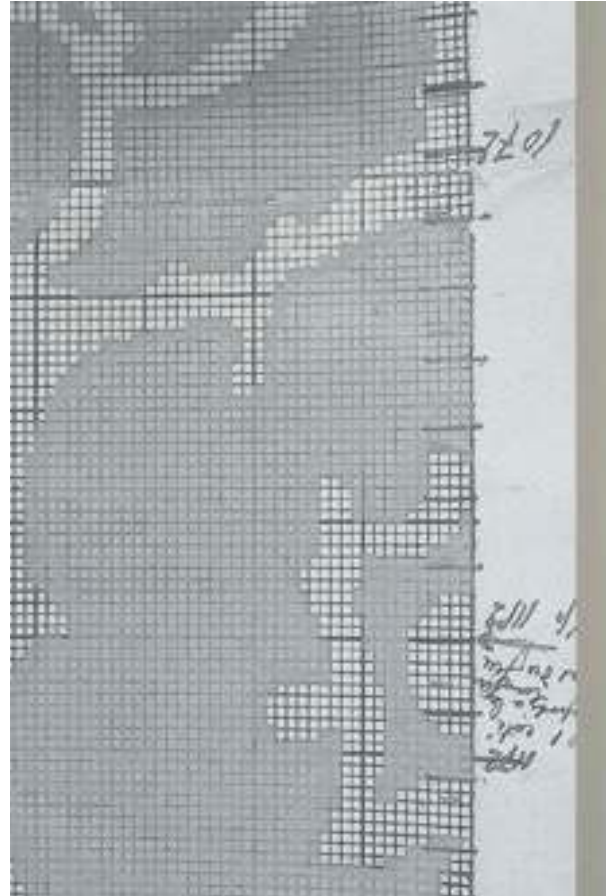

COLLAGE PAPER

Design name: Collage Paper

Collection: Utility Paper

Manufacture: Machine printed.

Roll Dimensions: 52cm width x 10m length / 20.5" width x 10yd length

Colours: Grey on white

Information: Wallpaper machine printed with a bold large scale floral design made using found weaving patterns. This paper is designed to be cut up and collaged over a wall. There is no set intention in how this should be done just suggestions of how it can be. The Collage Paper has two variations, a roll with a cut out pattern and a roll full of pattern. For larger walls these designs can be combined.