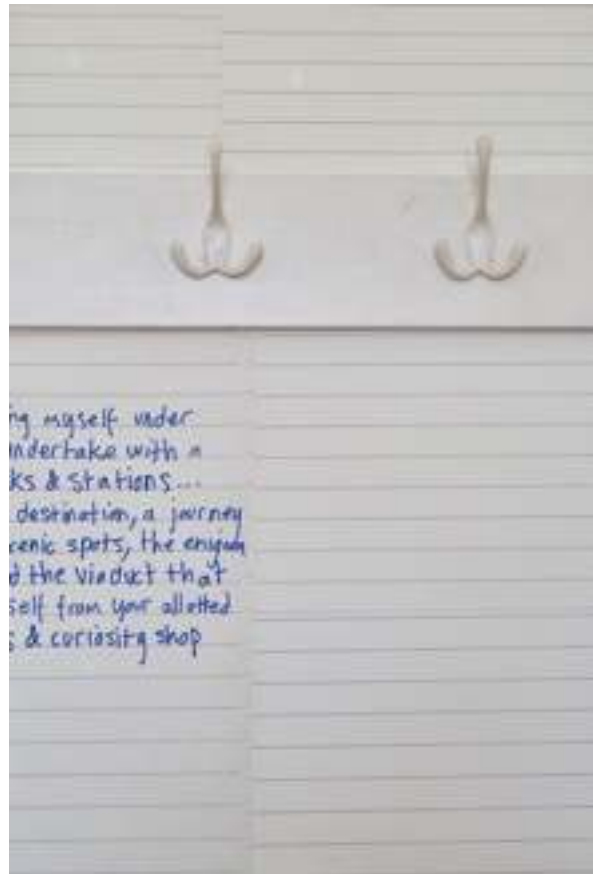

NEW - 'UTILITY PAPER' PRODUCT INFORMATION

WALLPAPER by deborah bowness UTILITY PAPER COLLECTION

Design name: Lined Paper

Collection: Utility Paper

Manufacture: Machine printed.

Roll Dimensions: 52cm width x 10m length / 20.5" width x 10yd length .

Colours: Grey on white

Pattern repeat: It is not necessary to look for a repeat the Lined Paper can be pasted up as it comes off the roll.

Information: Turn your walls into a large scale note book by using wallpaper machine printed with wide ruled lines. This design are encourages writing on the walls. Looks good hung alongside Ledger Paper.

Information: Wallpaper machine printed with a grid of fine grey lines making up 24 columns of mainly portrait orientation. Designed to look good however it is hung. This paper does not have to fill a whole room it can be pasted over just half the wall.