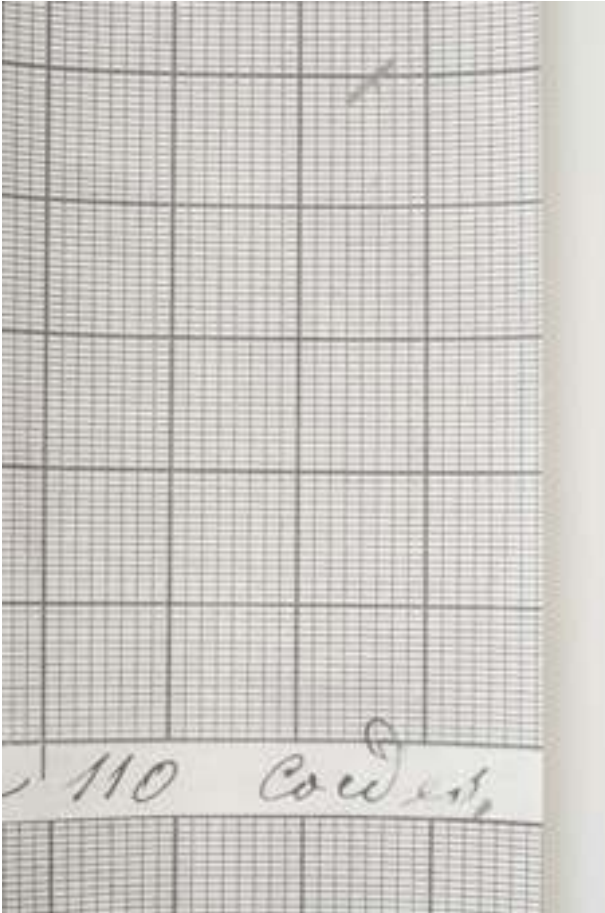

KNITTING GRID

Design name: Knitting Grid Paper

Collection: Utility Paper

Manufacture: Machine printed.

Roll Dimensions: 52cm width x 10m length / 20.5" width x 10yd length

Colours: Grey on white

Pattern repeat: It is not necessary to look for a repeat the Knitting Grid Paper can be pasted up as it comes off the roll.

Information: Wallpaper machine printed with an asymmetrical grid of grey lines, rectangular just like knitting stitches, with every 5 stitch marked off with a heavier line.